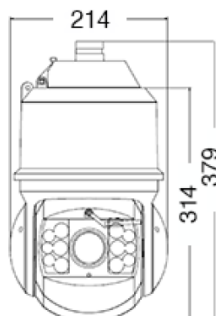

### DIMENSIONS

TECHNICAL SPECIFICATIONS	
<b>CAMERA</b>	
IMAGE SENSOR	1/2.8" Progressive scan Starlight CMOS
PIXELS	2.0 Megapixel
MIN. ILLUMINATION	Color : 0.003lux @ (F1.6, AGC On) BW : 0.0003 @ (F1.6, AGC On), 0lux with IR
SHUTTER SPEED	1 ~ 1/30,000s
DAY / NIGHT	Auto (ICR) / Color / BW
WIDE DYNAMIC RANGE	True Ultra WDR >=120dB
FOCAL LENGTH	4.5 ~ 148.5mm, 33x Optical
FOCUS CONTROL	Auto / Manual / Semi-Automatic
MIN. OBJECT DISTANCE	300 ~ 1500mm (Wide~Tele)
S/N RATIO	>55dB
WHITE BALANCE	Auto / Manual
GAIN CONTROL	Auto / Manual
BACKLIGHT	Off / WDR / BLC / HLC
IR LED	12 pcs IR LED Array
IR DISTANCE	180 ~ 220m
IR DENSITY	Automatically adjusted according to zoom ration
<b>PT RANGE</b>	
PAN / TILT RANGE	360° Endless / -15° ~ 90° (Auto Flip)
PAN/TILT SPEED	Pan manual speed: 0.1° ~ 240°/s; Pan preset speed: 220°/s Tilt manual speed: 0.1° ~ 160°/s; Tilt preset speed: 200°/s
PROPORTIONAL ZOOM	Pan / Tilt speed can be adjusted automatically according to zoom multiples
PRESET	256
PATROL	8 Patrols scheme, up to 32 presets per patrol
PATTERN SCAN	4 Scan paths, each path can record 10 minutes of operation path
POWER-OFF MEMORY	Power-off memory / Power-on recovery
AUTO GUARD	Path / Preset / Mixed / Pan scan / Tilt scan / Frame scan / Random scan / Panorama scan
PT LIMIT	Manual / Scan / Pan
3D POSITIONING	PTZ control with mouse click and drag
ELECTRONIC COMPASS	Built-in O-sensor
<b>VIDEO</b>	
COMPRESSION	H.265 / H.264 / MJPEG
FRAME RATE	Main stream: 1080p @60fps, Secondary stream: D1@30fps
BITRATE	32kbps ~ 16Mbps
BITRATE CONTROL	VBR / CBR
MULTI-STREAM	Supported
CAPTION	Date and time / Alarm / Direction / Customized
PRIVACY MASKING	Up to 4 zones
MOTION DETECTION	Up to 4 zones
VIDEO FREEZE	Supported
ROI	Supported
DIGITAL NOISE REDUCTION	3D noise reduction
DIGITAL DEFOG	Supported
IMAGE FLIP	Flip / Mirror
<b>AUDIO</b>	
COMPRESSION	G.711a / G.711u / ADPCM / G.722 / AAC-LC / G.722.1c / G.726
BITRATE	32kbps ~ 64kbps
AUDIO FUNCTION	Bi-directional audio / AEC / Mixed audio recording / Dumb / Mute
<b>NETWORK</b>	
NETWORK PROTOCOLS	TCP/IP, UDP, HTTP, DHCP, DNS/DDNS, RTP/RTCP, RTSP, PPPoE, FTP, VSIP, UPnP, 802.1x, NAT, QoS, SMTP, IPv4, IPv6 (optional)
USER INTERFACE	IE, Firefox, Chrome
MAX. USER ACCESS	Max. 10 Users (includes 2 internal)
APPLICATION PROGRAM-ANR	ONVIF (Profile S, Profile G), API, CGI Automatic Network Replenishment Supported
<b>ALARM</b>	
ALARM TRIGGERS	Alarm input / Network disconnect / Disk full / Disk error
INTELLIGENT	Motion detection / Tampering / Guard line / Enter guard area / Exit guard Area / Object Left / Object Removal Gathering / Audio Surge
ALARM EVENTS	Alarm report / Recording / Text overlay / Snapshot / External output / Email notice / Acoustic alarm
<b>INTERFACE</b>	
ETHERNET	10/100M, RJ45 interface
AUDIO IN / OUT	1 x Line in / 1 x Line out
CONTROL	1 x RS485
ALARM IN / OUT	4 x Input / 2 x Output
VIDEO OUT	1x BNC, 1.0 V [p-p]
MEMORY SLOT	Built-in SD Card , support up to 128GB
<b>GENERAL</b>	
OPERATING TEMPERATURE	-40°C ~ 70°C / -40°F ~ 158°F
OPERATING HUMIDITY	10% ~ 95%
PROTECTION LEVEL	IP66, TVS 6000V lightning protection, surge protection and voltage transient protection
POWER	24V AC / 3A (Power adapter Included )
POWER CONSUMPTION	Max. 45W (IR on)
WEIGHT	8 kg / 17.6 lb (Gross Weight)
DIMENSIONS	Φ214 × 379mm / Φ8.43" × 14.92"