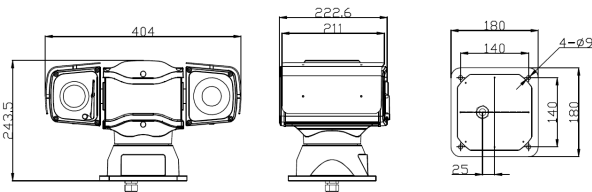

DIMENSIONS

TECHNICAL SPECIFICATIONS

CAMERA	
IMAGE SENSOR	1/2.8" Progressive scan Starlight CMOS
PIXELS	2.0 Megapixel
MIN. ILLUMINATION	Color : 0.001lux @ (F1.2, AGC On) BW : 0.0001 @ (F1.2, AGC On), Olux with IR
SHUTTER SPEED	1 ~ 1/30,000s
DAY / NIGHT	Auto (ICR) / Color / BW
WIDE DYNAMIC RANGE	True Ultra WDR >=120dB
FOCAL LENGTH	6.5 ~ 363mm, 55x Optical
FOCUS CONTROL	Auto / Manual / Semi-Automatic
MIN. OBJECT DISTANCE	300 ~ 1500mm (Wide~Tele)
S/N RATIO	>55dB
WHITE BALANCE	Auto / Manual
GAIN CONTROL	Auto / Manual
BACKLIGHT	Off / WDR / BLC / HLC
	9 pcs IR LED Array
IR DISTANCE	1500m
IR DENSITY	Automatically adjusted according to zoom ration
PT RANGE	
PAN / TILT RANGE	360° Endless / -85° ~ 85° (Auto Flip)
PAN/TILT SPEED	Pan manual speed: 0.1° ~ 120°/s; Pan preset speed: 120°/s Tilt manual speed: 0.1° ~ 30°/s; Tilt preset speed: 100°/s
PROPORTIONAL ZOOM	Pan / Tilt speed can be adjusted automatically according to zoom multiples
PRESET	256
PATROL	8 Patrols scheme, up to 32 presets per patrol
PATTERN SCAN	4 Scan paths, each path can record 10 minutes of operation path
POWER-OFF MEMORY	Power-off memory / Power-on recovery
AUTO GUARD	Path / Preset / Mixed / Pan scan / Tilt scan / Frame scan / Random scan / Panorama scan
PT LIMIT	Manual / Scan / Pan
3D POSITIONING	PTZ control with mouse click and drag
WIPER	Supported
VIDEO	
COMPRESSION	H.265 / H.264 / MJPEG
FRAME RATE	Main stream: 1080p @60fps, Secondary stream: D1@30fps
BITRATE	32kbps ~ 16Mbps
BITRATE CONTROL	VBR / CBR
MULTI-STREAM	Supported
CAPTION	Date and time / Alarm / Direction / Customized
PRIVACY MASKING	Up to 4 zones
MOTION DETECTION	Up to 4 zones
VIDEO FREEZE	Supported
ROI	Supported
DIGITAL NOISE REDUCTION	3D noise reduction
DIGITAL DEFOG	Supported
IMAGE FLIP	Flip / Mirror
AUDIO	
COMPRESSION	G.711a / G.711u / ADPCM / G.722 / AAC-LC / G.722.1c / G.726
BITRATE	32kbps ~ 64kbps
AUDIO FUNCTION	Bi-directional audio / AEC / Mixed audio recording / Dumb / Mute
NETWORK	
NETWORK PROTOCOLS	TCP/IP, UDP, HTTP, DHCP, DNS/DDNS, RTP/RTCP, RTSP, PPPoE, FTP, VSIP, UPnP, 802.1x, NAT, QoS, SMTP, IPv4, IPv6 (optional)
USER INTERFACE	IE, Firefox, Chrome
MAX. USER ACCESS	Max. 10 Users (includes 2 internal)
APPLICATION PROGRAM-ANR	ONVIF (Profile S, Profile G), API, CGI Automatic Network Replenishment Supported
ALARM	
ALARM TRIGGERS	Alarm input / Network disconnect / Disk full / Disk error
INTELLIGENT	Motion detection / Tampering / Guard line / Enter guard area / Exit guard Area / Object Left / Object Removal Gathering / Audio Surge
ALARM EVENTS	Alarm report / Recording / Text overlay / Snapshot / External output / Email notice / Acoustic alarm
INTERFACE	
ETHERNET	10/100M, RJ45 interface
AUDIO IN / OUT	1 x Line in / 1 x Line out
ALARM IN / OUT	1 x Input / 1 x Output
VIDEO OUT	1 x BNC, 1.0 V [p-p]
MEMORY SLOT	Built-in SD Card (Optional), support up to 128GB
GENERAL	
OPERATING TEMPERATURE	-40°C ~ 70°C / -40°F ~ 158°F
OPERATING HUMIDITY	10% ~ 95%
PROTECTION LEVEL	IP66, TVS 6000V lightning protection, surge protection and voltage transient protection
POWER	24V AC / 3A (Power adapter Included)
POWER CONSUMPTION	Max. 70W (Laser on)
WEIGHT	10 kg / 22 lb (Gross Weight)
DIMENSIONS	404 x 222.6 x 243.5mm