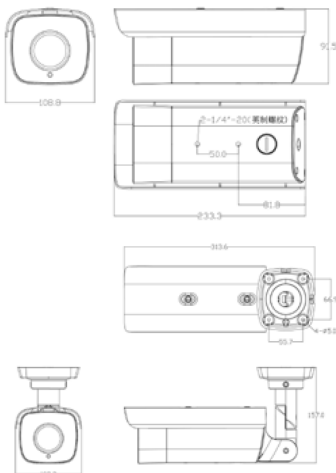

DIMENSIONS (MM)

TECHNICAL SPECIFICATION	
CAMERA	
IMAGE SENSOR	1/2.8" Progressive scan CMOS
PIXELS	2.0 Megapixel
MIN. ILLUMINATION	Color: 0.001lux @ (F1.6, AGC ON) , B/W: 0.0001 lux , 0 lux IR on
SHUTTER SPEED	1 ~ 1/30,000s
FOCAL LENGTH	2.8 ~ 12mm @ F1.6 Motorized Varifocal lens
IRIS	Auto Iris
FOCAL CONTROL	Manual / Semi Manual / Auto
IR DISTANCE	50 ~ 80m
IR INTENSITY	Smart IR
DAY / NIGHT	Auto (ICR), Color, B/W
WIDE DYNAMIC RANGE	Ultra True WDR >=120db
S/N RATIO	>57dB
WHITE BALANCE	Auto / Manual
GAIN CONTROL	Auto / Manual
BACKLIGHT COMPENSATION	Off, WDR, BLC, HLC
VIDEO	
FRAME RATE	Main stream: 1080p@60fps , Secondary stream: D1@30fps
STREAM	Multi Stream Support
COMPRESSION	H.265 / H.264 / MJPEG
BITRATE	32kbps ~ 16Mbps
BITRATE CONTROL	VBR, CBR
TEXT OVERLAY	Date and time / Alarm /Direction / Customized
PRIVACY MASKING	Up to 4 zones
MOTION DETECTION	Up to 4 zones
DIGITAL NOISE REDUCTION	3D Noise Reduction
IMAGE FLIP	Flip / Mirror / Rotation at 90°, 180°, 270° (Built In G-Sensor)
OTHER FEATURES	ROI, Digital FOG, Video Freeze
AUDIO	
COMPRESSION	G.711a / G.711u / ADPCM / G.722 / AAC-LC / G.722.1c / G.726
BITRATE	32kbps ~ 64kbps
AUDIO FUNCTION	Bi-directional audio / AEC / Mixed audio recording / Dumb / Mute
NETWORK	
NETWORK PROTOCOLS	TCP/IP, UDP, HTTP, DHCP, DNS/DDNS, RTP/RTCP, RTSP, PPPoE, FTP, VSIP, UPnP, 802.1x, NAT, QoS, SMTP, IPv4, IPv6 (optional)
USER INTERFACE	IE, Firefox, Chrome
MAX. USER ACCESS	Max. 10 Users (includes 2 internal)
APPLICATION PROGRAMMING	ONVIF (Profile S, Profile G), API, CGI
ANR FEATURE	Automatic Network Replenishment Supported
ALARM	
ALARM TRIGGER	Alarm Input / Network disconnect / Disk full / Disk error
ALARM EVENT	Alarm report / Recording / Text overlay / Snapshot / Email notice / External output / Acoustic Alarm
ALARM INTELLIGENT	Motion detection / Tampering / Guard line / Enter guard area / Exit guard area / Defocus / Scene change / Object left / Object Removal / Gathering /Audio Surge
INTERFACE	
ETHERNET	10/100M, RJ45 interface
MEMORY SLOT	Micro SD card slot, supports up to 128GB
AUDIO IN/OUT	2x line in / 1x line out
CONTROL	1x RS485
ALARM IN/OUT	1x Input / 1x Output
VIDEO OUTPUT	1x BNC , 1.0V [p-p] / 75Ω
GENERAL	
OPERATING TEMPERATURE	-40°C ~ 70°C / -40°F ~ 158°F
OPERATING HUMIDITY	10% ~ 95%
PROTECTION RATE	IP67
POWER	12V DC ± 10% / PoE (IEEE802.3af)
POWER CONSUMPTION	Max. 12.5W
WEIGHT	2.5kg / 5.5lb (Gross Weight)
DIMENSIONS	313.6 x 108.8 x 157 mm / 12.35" x 4.28" x 6.19"